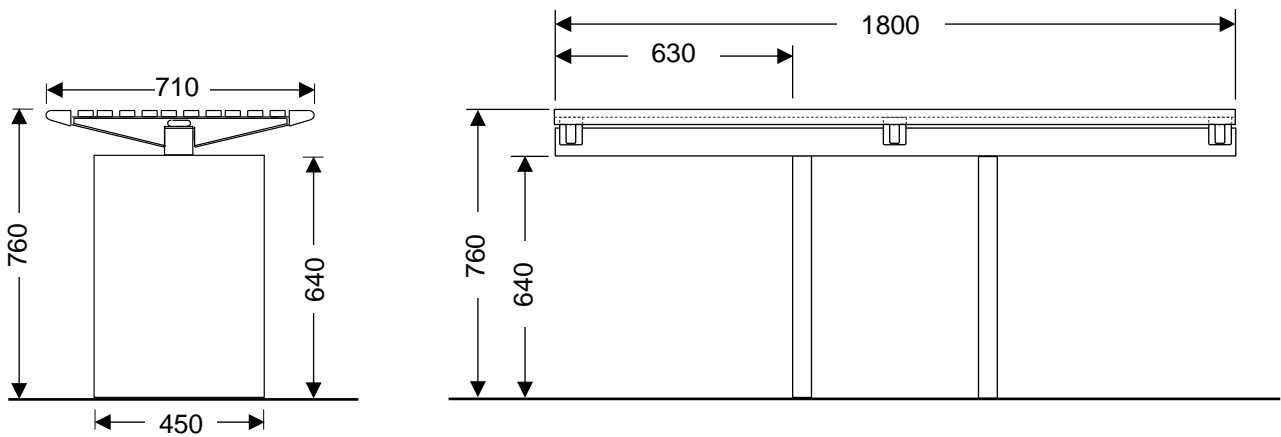

## Standard Specifications:

- Dimensions: 1800 L x 710 mm W
- Battens: 10 x hardwood timbers 40 x 20mm, oiled  
2 x bullnose aluminium extrusion
- Lower Frame: powder coated galvanised steel & alubond plate
- Upper Frame: cast aluminium
- Finish: powder coated frame
- Fixture: freestanding, surface, sub-surface, inground

Option example:

Setting EM073 table shown with EM068 seat in aluminium battens option

Setting EM073 DDA table (when benches positioned 800mm+ apart) with EM070 bench

## Dimensions

## Dimensions DDA compliant table